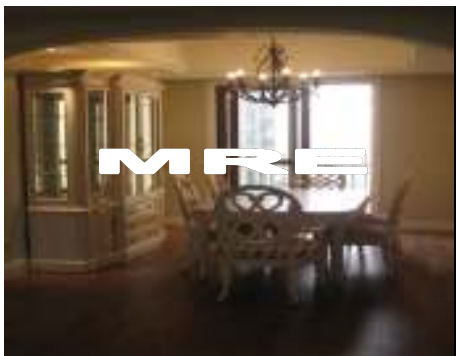

“MRE Hot Property”

Residential Property	
Compound Name	Suzhou SIP – Horizon Resort
Property Type	Apartment
Size in SQM	204sqm / 4 Bedrooms
Available Date 可用日期	Now
Comments 意见	<ul style="list-style-type: none">- Fully Furnished; Fully Equipped- Lakeview- Locate in Xing Han Street